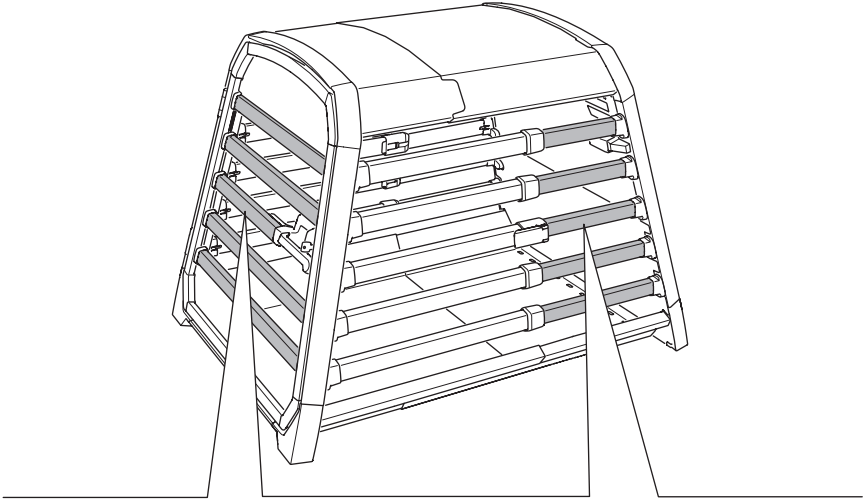

## Thule dog crate leash hook

770105

**A**

**B**

**Thule Sweden AB**  
Borggatan 5  
335 73 Hillerstorp, Sweden  
info@thule.com  
www.thule.com

© Thule Group Dec. 2023. All rights reserved.

» PART OF THULE GROUP