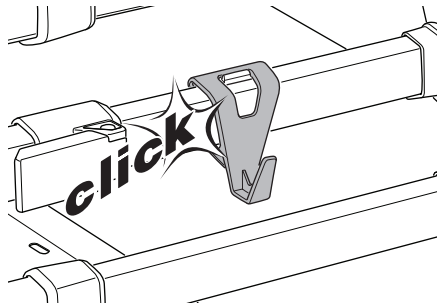

## Thule dog crate leash hook

770105

**A**

**B**

**Thule Sweden AB**  
Borggatan 5  
335 73 Hillerstorp, Sweden  
info@thule.com  
www.thule.com

© Thule Group Dec. 2023. All rights reserved.

» PART OF THULE GROUP