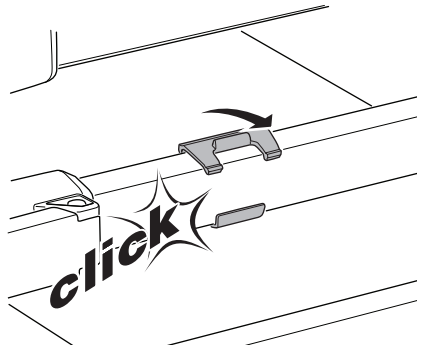

## Thule dog crate leash hook

770105

**A**

**B**

**Thule Sweden AB**  
Borggatan 5  
335 73 Hillerstorp, Sweden  
info@thule.com  
www.thule.com

© Thule Group Dec. 2023. All rights reserved.

» PART OF THULE GROUP