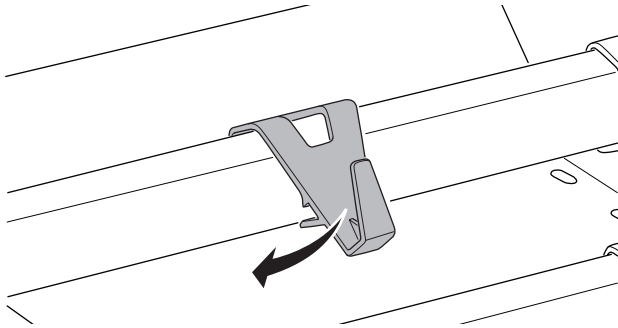

## Thule dog crate leash hook

770105

**A**

**B**

**Thule Sweden AB**  
Borggatan 5  
335 73 Hillerstorp, Sweden  
info@thule.com  
www.thule.com

© Thule Group Dec. 2023. All rights reserved.

» PART OF THULE GROUP