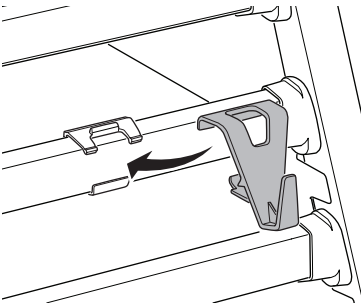

## Thule dog crate leash hook

770105

**A**

**B**

**Thule Sweden AB**  
Borggatan 5  
335 73 Hillerstorp, Sweden  
info@thule.com  
www.thule.com

© Thule Group Dec. 2023. All rights reserved.

» PART OF THULE GROUP