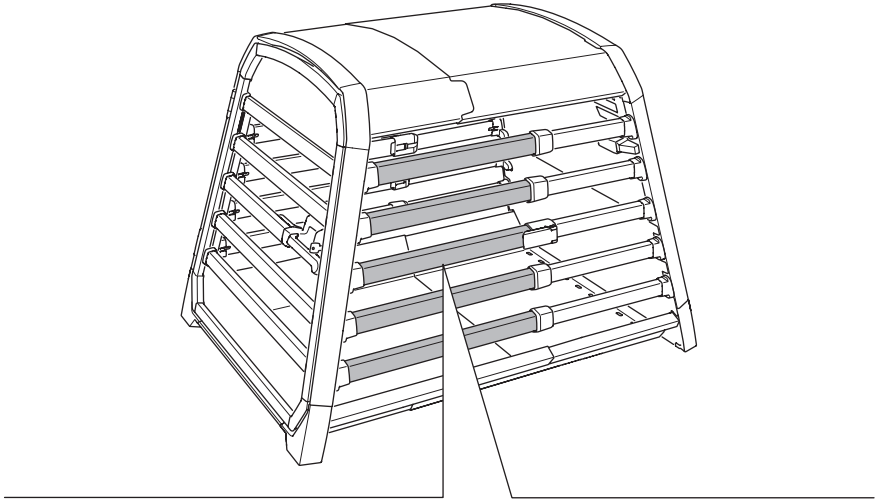

## Thule dog crate leash hook

770105

**A**

**B**

**Thule Sweden AB**  
Borggatan 5  
335 73 Hillerstorp, Sweden  
info@thule.com  
www.thule.com

© Thule Group Dec. 2023. All rights reserved.

» PART OF THULE GROUP