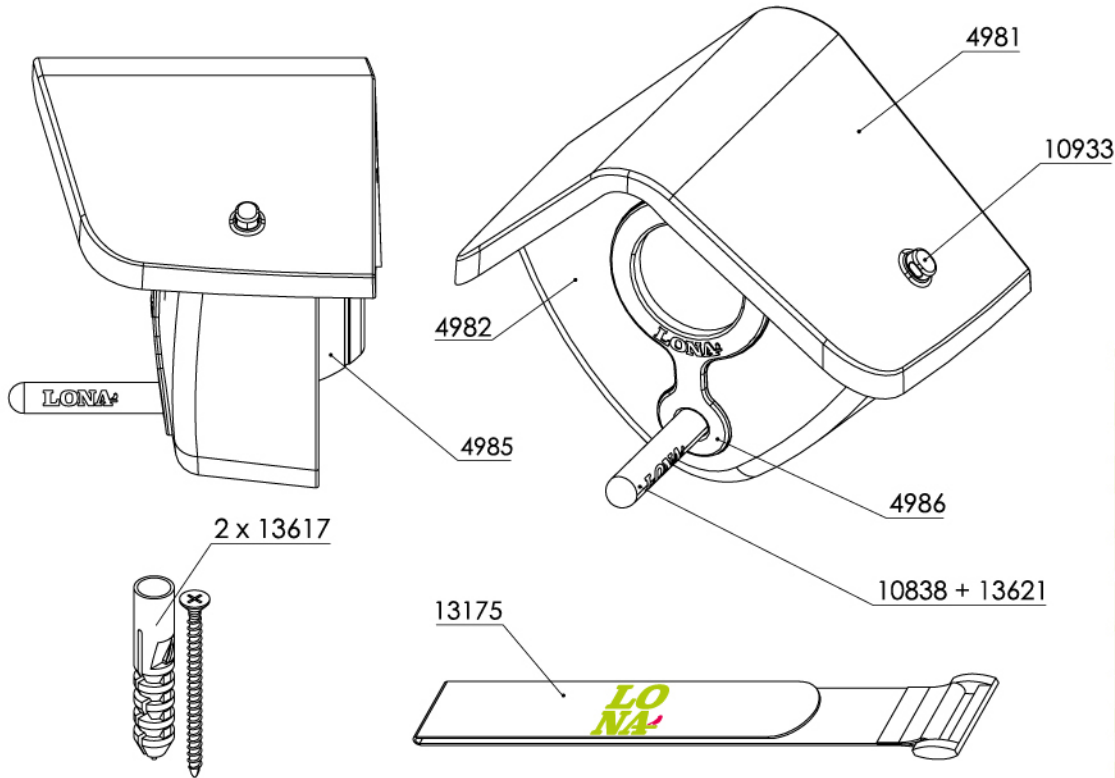

VOER HUIS BIRDHOUSE FEEDER

art.nr.: LN12000

ITEMS ref n°	DESCRIPTION	AMOUNT
4981	Birdhouse rooftop - small	1
4982	Birdhouse	1
4986	Birdhouse 8ring	1
10933	Birdhouse pin	1
13175	Lona velcro	1
10838	Wooden birdperch 65mm with logo	1
13617	Screw 3.5x30 and plug 5x25	2
13621	Wooden birdperch screw	1
4985	LONA blowmolded cup	1

BOOM
MET SCHROEVEN
TREE
WITH SCREWS

REGENPIJP
MET KLITTENBAND
DOWNPIPE
WITH VELCRO

MUUR
MET PLUGGEN EN SCHROEVEN
WALL
WITH PLUGS AND SCREWS

GESCHIKT VOOR/SUITABLE FOR: