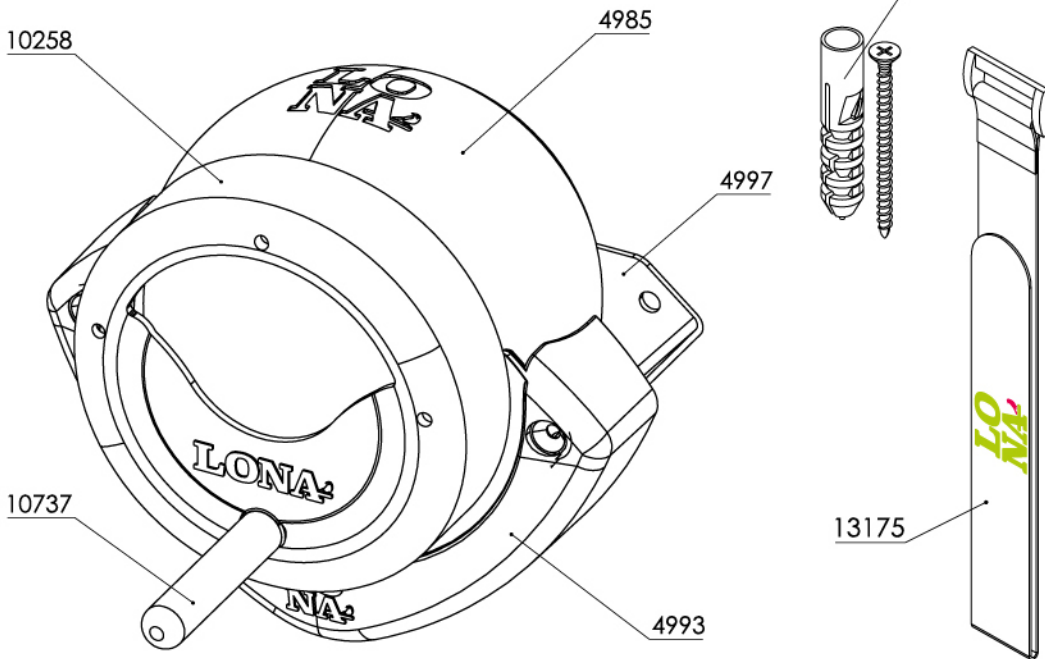

VOERSTATION FEEDER

art.nr.: LN11030

ITEMS ref n°	DESCRIPTION	AMOUNT
4993	Birdfeeder facade	1
10258	Feeder lid	1
4997	Station feeder wall mount	1
13175	Lona velcro	1
10737	Metal birdperch with bolt	1
13617	Screw 3.5x30 and plug 5x25	2
4985	LONA blowmolded cup	1

BOOM
MET SCHROEVEN
TREE
WITH SCREWS

REGENPIJP
MET KLITTENBAND
DOWNPIPE
WITH VELCRO

MUUR
MET PLUGGEN EN SCHROEVEN
WALL
WITH PLUGS AND SCREWS

GESCHIKT VOOR/SUITABLE FOR: