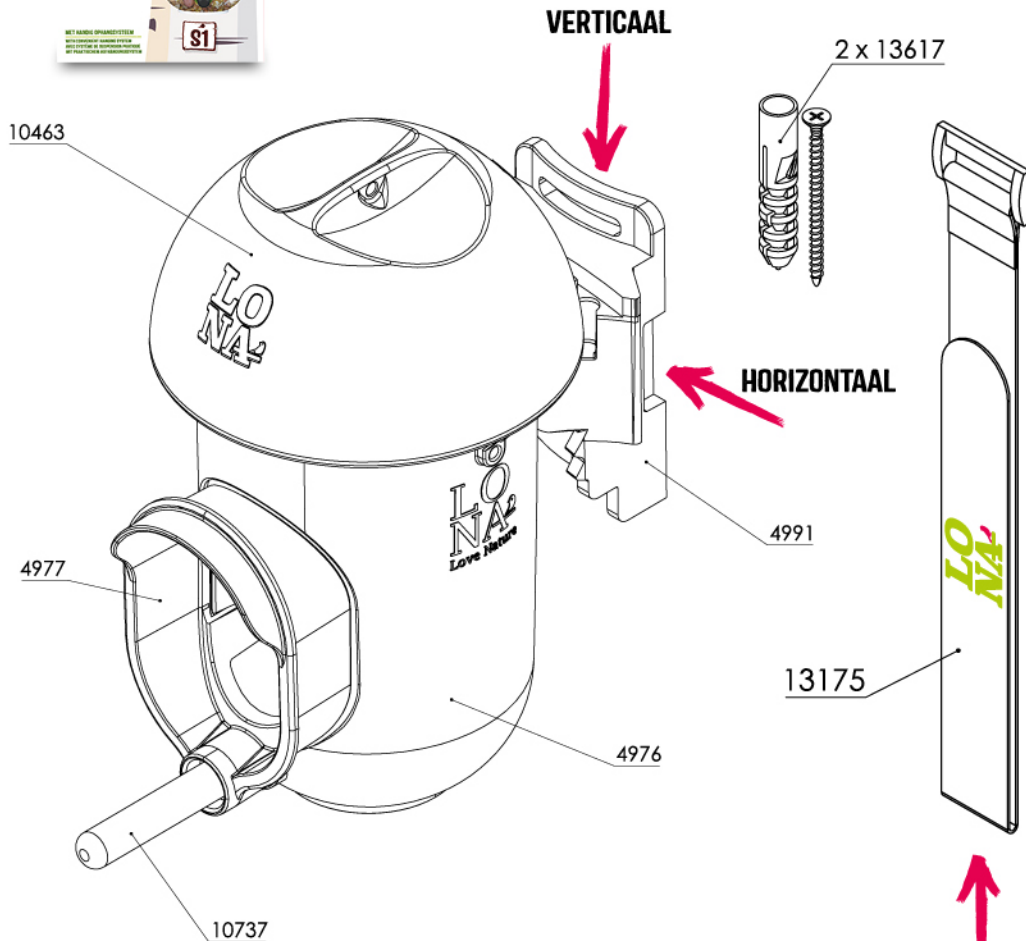

VOER SILO FEEDER SILO

art.nr.: LN13030

ITEMS ref n°	DESCRIPTION	AMOUNT
4976	Silo 1- small version	1
10463	Small rooftop	1
4977	Birdslot	1
4991	Antracite mount	1
13175	Lona velcro	1
10737	Metal birdperch with bolt	1
13617	Screw 3.5x30 and plug 5x25	2

**VOOR HORIZONTALE OF
VERTICALE BEVESTIGING**

**FOR HORIZONTAL OR
VERTICAL FIXING**

GESCHIKT VOOR/SUITABLE FOR:

**SCHUTTING
MET SCHROEVEN OF KLITTENBAND
FENCE
WITH SCREWS OR VELCRO**

**BOOM
MET SCHROEVEN
TREE
WITH SCREWS**